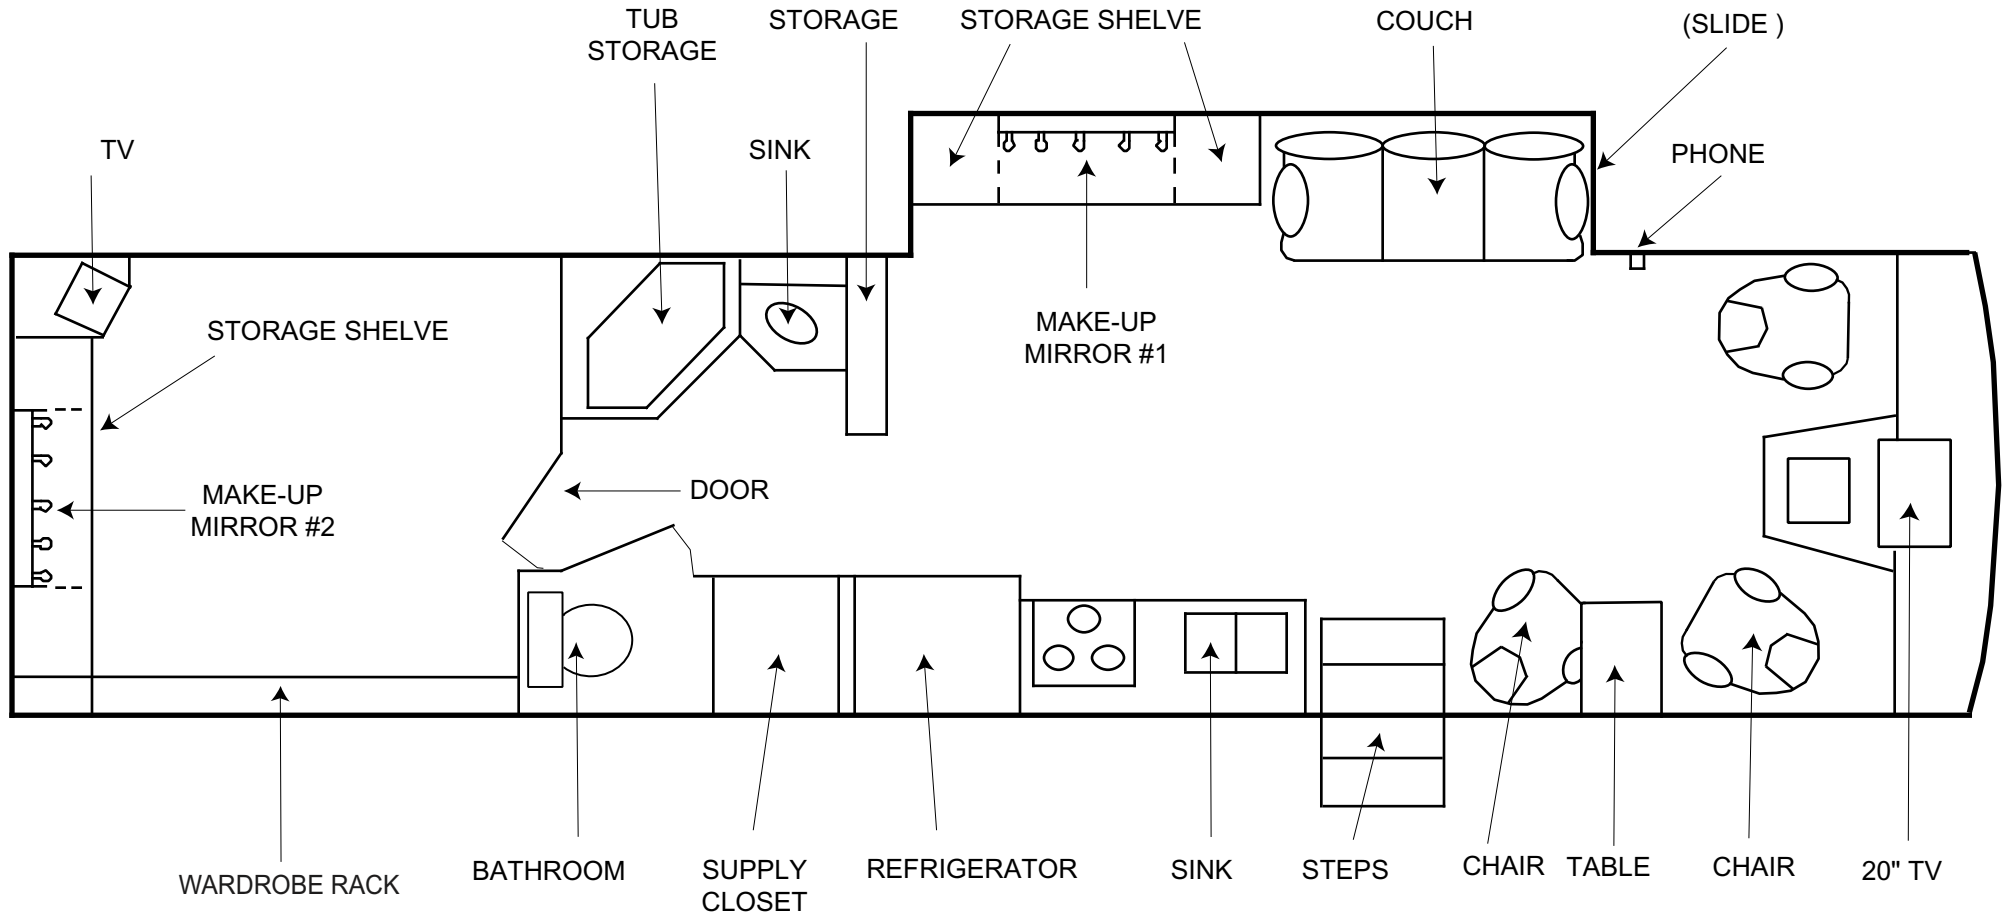

TALENT COACH (WITH SLIDE)

Susie's Production Vehicles

Please Call For Additional Information

(661) 260-3500