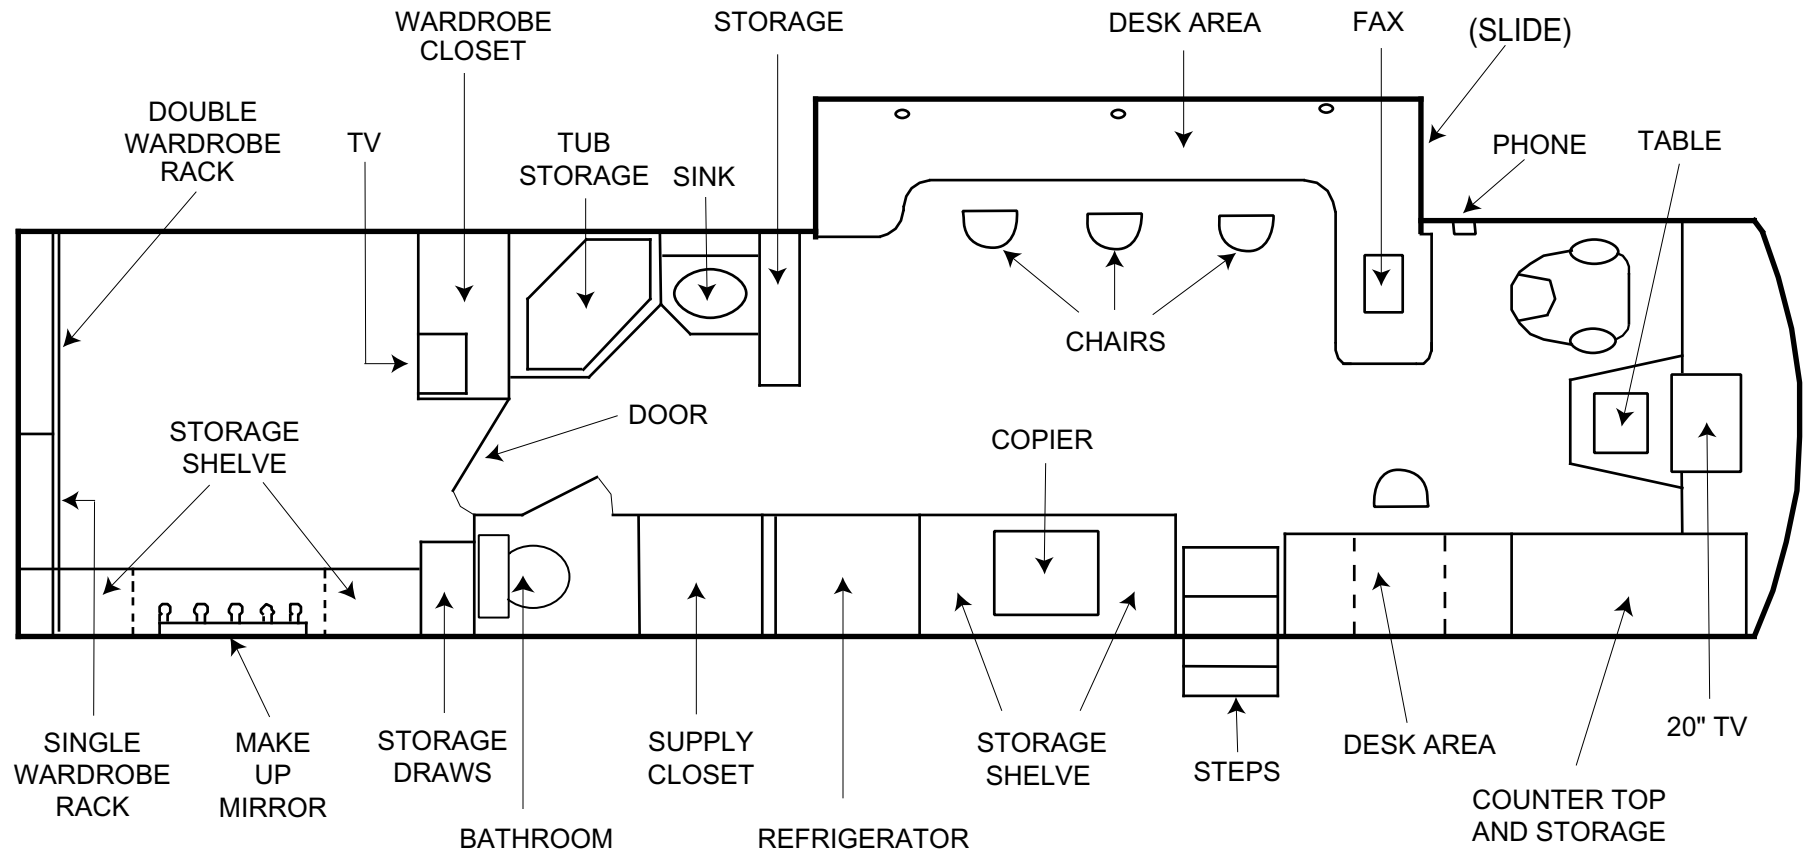

# PRODUCTION OFFICE

(With Slide)

## Susie's Production Vehicles

NOTE: ALL DESK AREA COUNTER TOPS  
HAVE 12 VOLT + 110 SURGE BARS

Please Call For Additional Information

(661) 260-3500