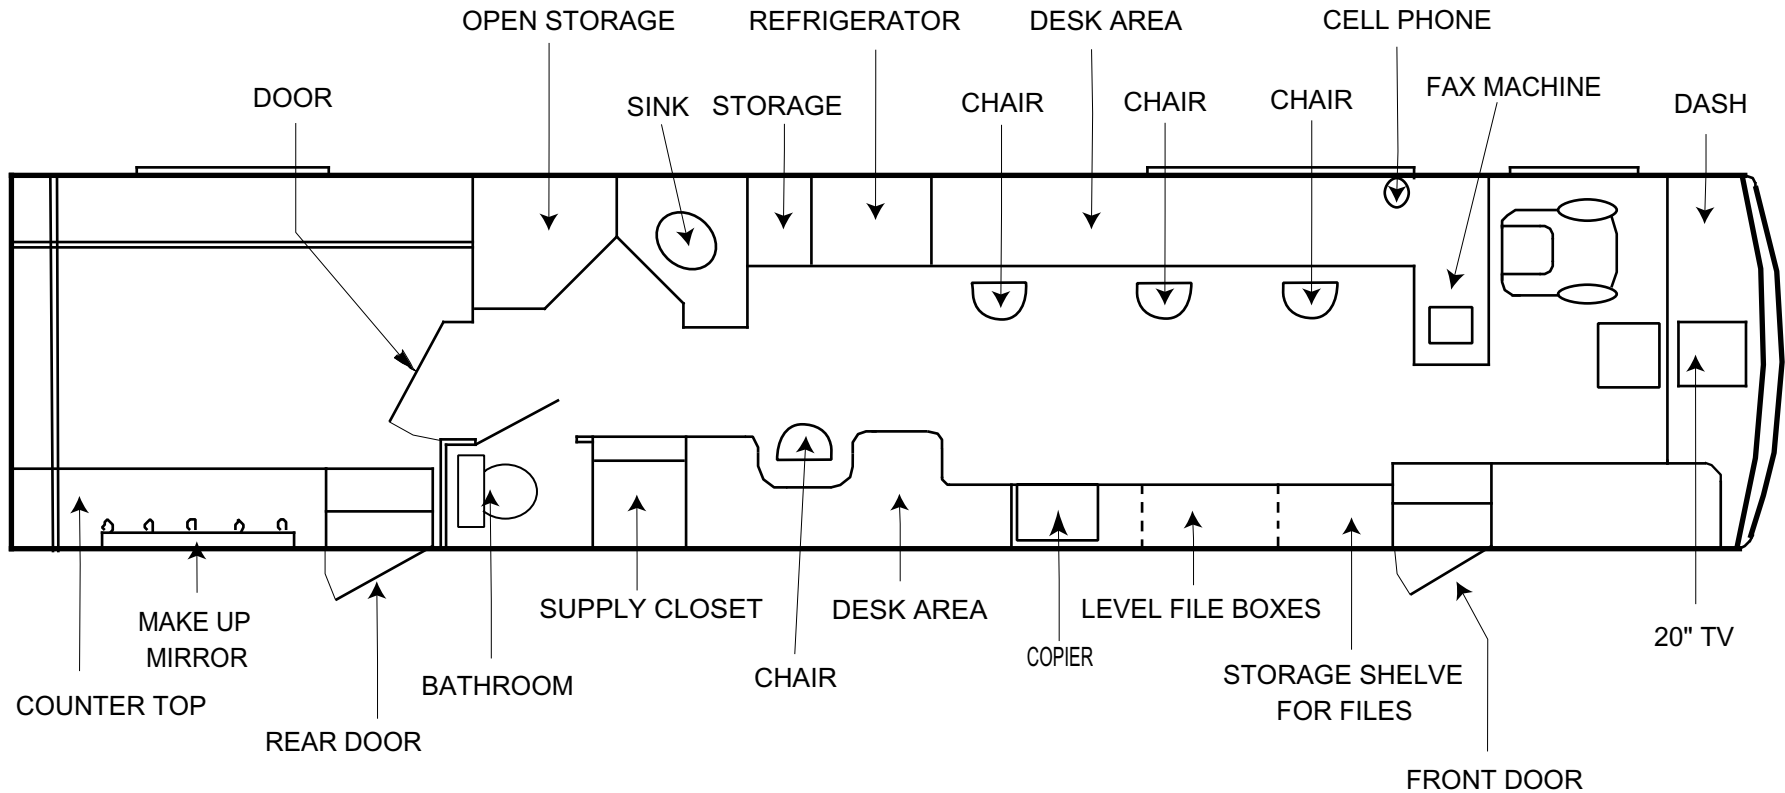

# PRODUCTION OFFICE

## Susie's Production Vehicles

NOTE: ALL DESK AREA COUNTER TOPS  
HAVE 12 VOLT + 110 SURGE BARS

Please Call For Additional Information

(661) 260-3500